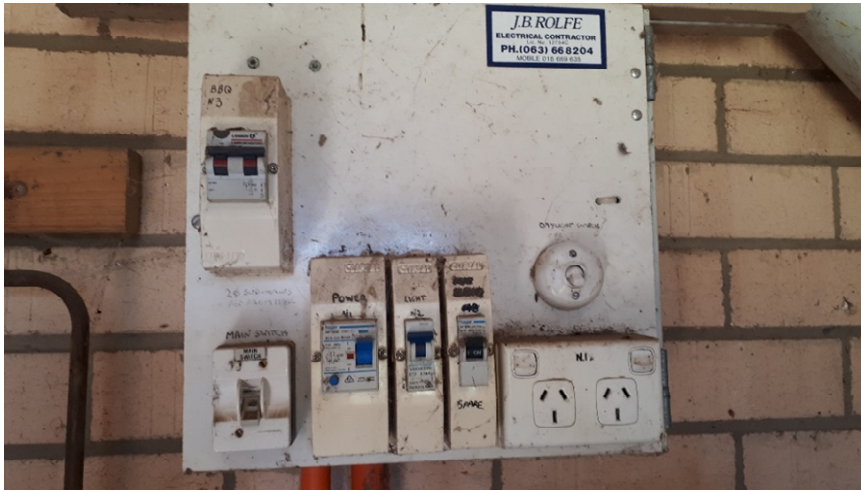

**SCOPE OF WORKS – REFURBISHMENT OF MOLONG REC TOILETS – EDWARD ST MOLONG**

**REFERENCE PHOTOS**

**MOLONG RECREATION GROUND TOILET BLOCK EXTERNALS**

MOLONG RECREATION GROUND TOILET BLOCK - MALE AMENITIES

MOLONG RECREATION GROUND TOILET BLOCK – MAINTENANCE ROOM

MOLONG RECREATION GROUND TOILET BLOCK - DISABLED AMENITIES

MOLONG RECREATION GROUND TOILET BLOCK - FEMALE AMENITIES

MOLONG RECREATION GROUND TOILET BLOCK – WASH BASIN AMENITIES